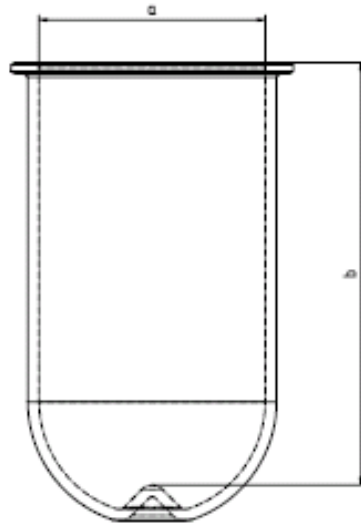

Part 1 Liter Vessel  
Part Number 13411-01  
Serial Number 94674 - 95099

		Tolerances		
Dimensions	Vessel	Inside Ø a	100 mm	± 0.3 mm
		Height b	186.9 mm	± 0.7 mm
		With hemispherical bottom		
Material	Borosilicate glass			