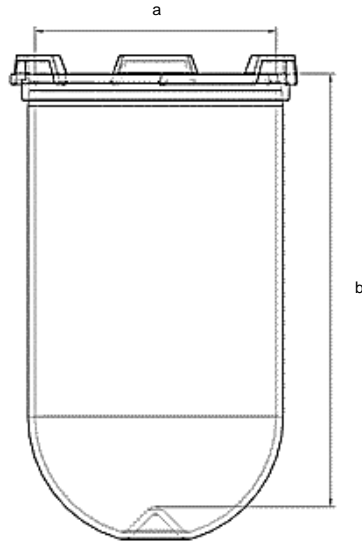

Part 1 Liter Vessel
Part Number 14537-01
Serial Number 97020 - 97040

		Tolerances		
Dimensions	Vessel	Inside Ø a	102.9 to 105.1 mm	--
		Height b	186.9 mm	± 0.7 mm
		With hemispherical bottom		
Material	Borosilicate glass			