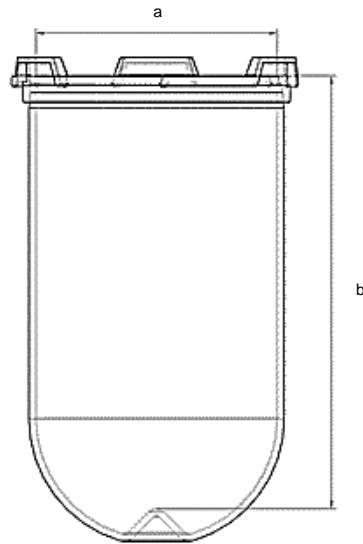

Part 1 Liter Vessel
Part Number 14537-01
Serial Number 100423 - 100443

			Tolerances	
Dimensions	Vessel	Inside Ø a	102.9 to 105.1 mm	--
		Height b	186.9 mm	± 0.7 mm
		With hemispherical bottom		
Material	Borosilicate glass			