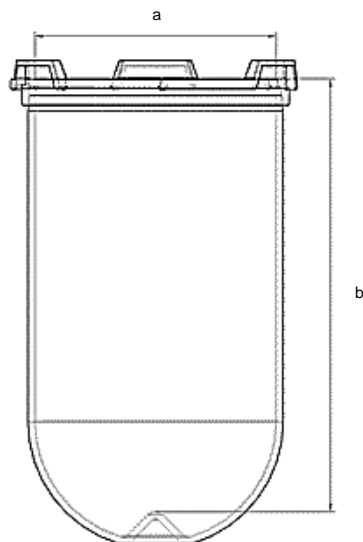

Part 1 Liter Vessel inactinic brown
Part Number 14537-02
Serial Number 100116

			Tolerances	
Dimensions	Vessel	Inside Ø a	102.9 to 105.1 mm	--
		Height b	186.9 mm	± 0.7 mm
		With hemispherical bottom		
Material	Borosilicate glass			